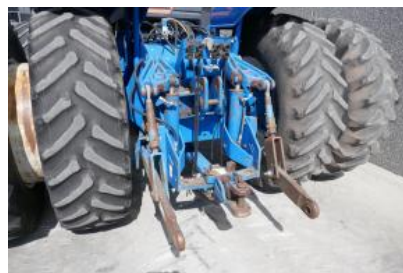

Ref No. : E05483	Sold new : 1998	Serial No. : D105907
Brand : New Holland	Hour meter reading : 8525.00	Weight : 13608.00 kg
Model : 9482	Tyres/UC : 40 %	

New Holland 9482 Versatile Articulated Tractor, Cab with air conditioning, 6 cylinder turbocharged Cummins M11-A (10.8 Ltr) engine with 310HP (231 kW), EPA Compliant, 12 speed powershift transmission, 4WD, 20.8-38 tyres, duals, 3-point hitch, hydraulic spoolvalves, drawbar, front and rear work lights. Tractor comes straight out of work and is in clean condition. Including Dutch registration. Inspections are welcome. Please visit our website for a video of this machine or click on this link: <https://youtu.be/BPWzt0OSO9k>