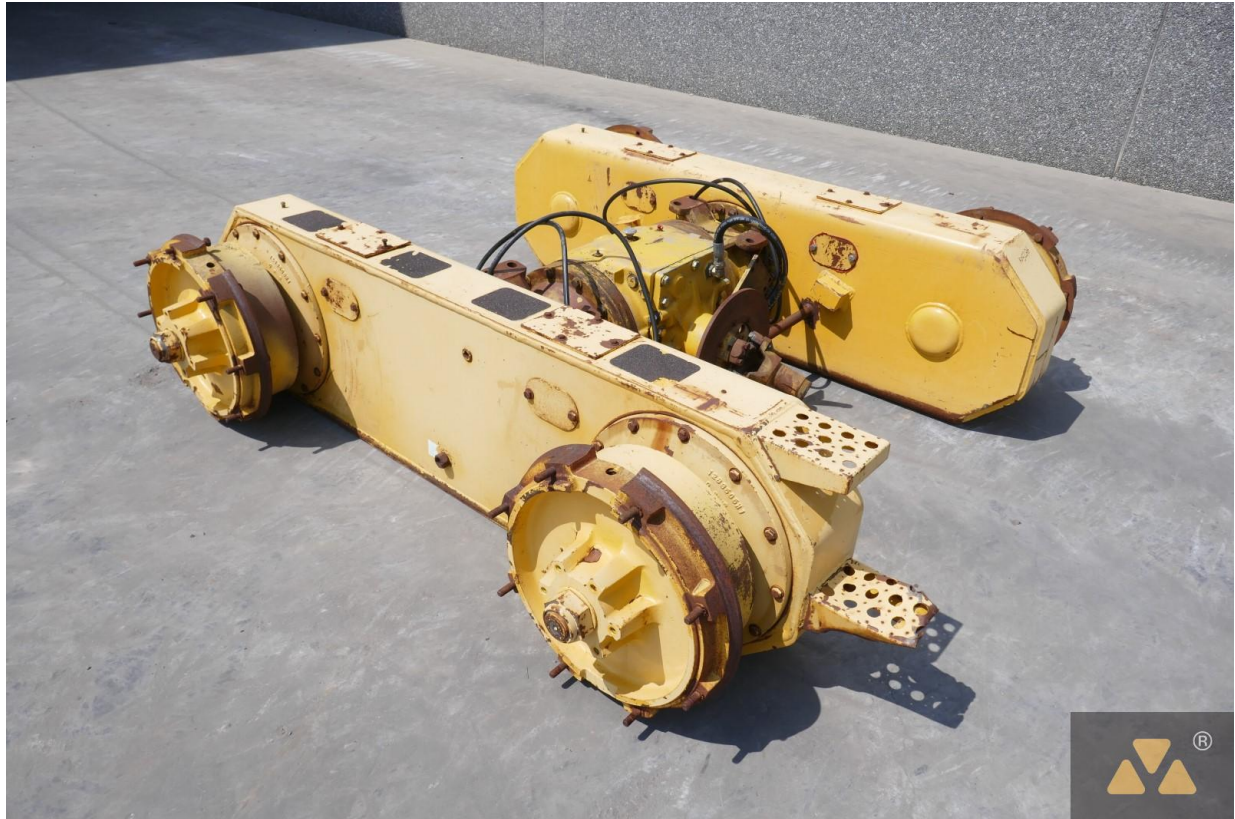

Ref No. : K05286 Sold new : 0
 Brand : Komatsu Hour meter reading : 0.00
 Model : GD650A Rear axle Tyres/UC : 0 %

Serial No. :

Take-out Rear axle assembly / Tandemcase with final drives suitable for Komatsu GD530A/GD650A/GD670A Motor Grader.