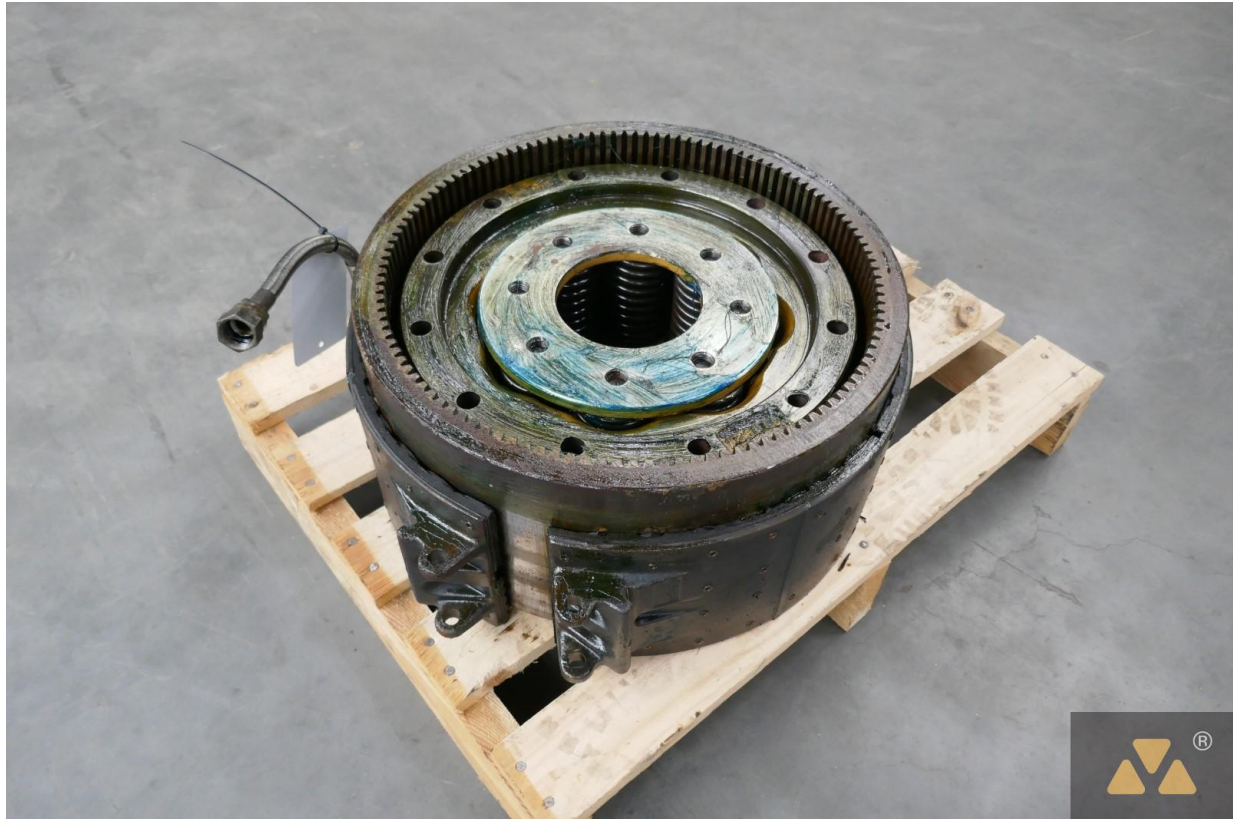

Ref No. : K06328	Sold new : 0	Serial No. :
Brand : Caterpillar	Hour meter reading : 0.00	
Model : D7G Brake and	Tyres/UC : 0 %	

Take-out Brake AS with steering clutch to fit Caterpillar D7G dozer, Cat part number 5M-1998 Drum / 5M-2074 Steering clutch GP / 1P-4803 Brake band and lining AS.