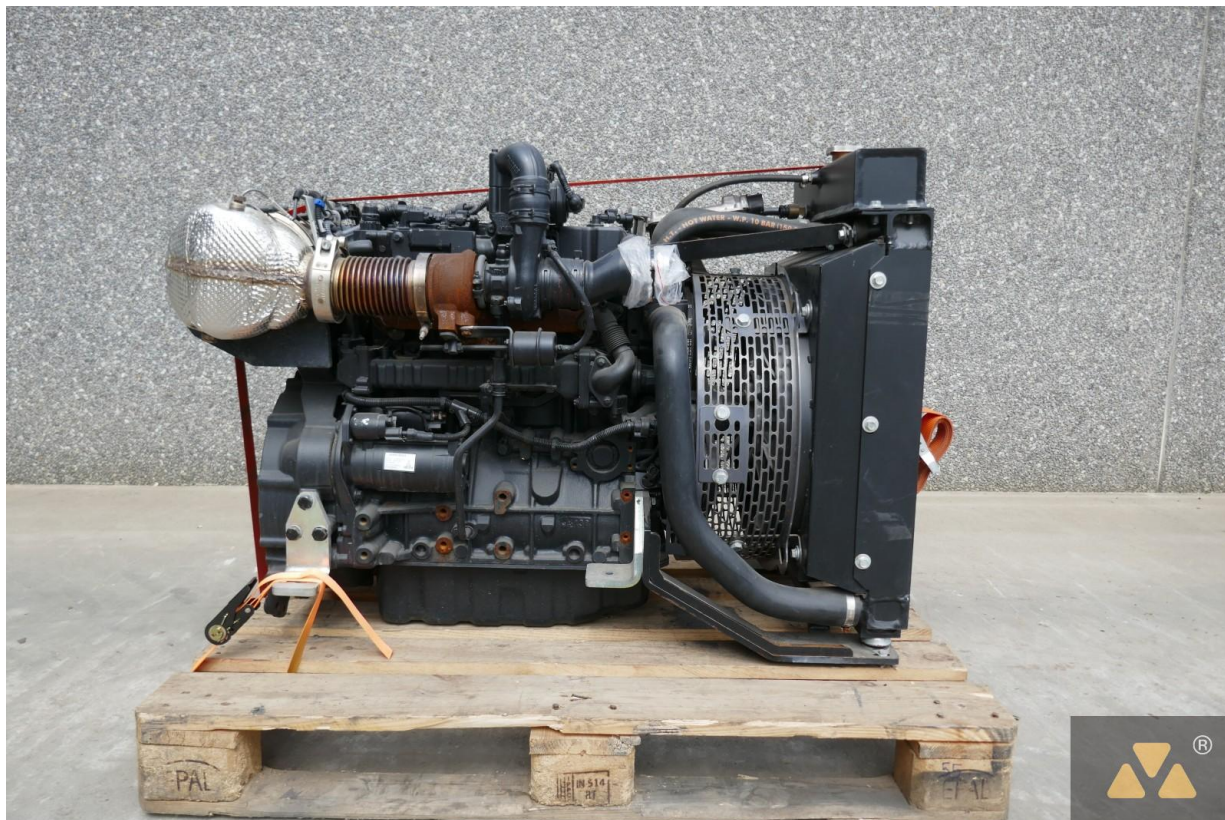

Ref No. : K06568

Sold new : 2019

Serial No. : 676

Brand : Deutz

Hour meter reading : 0.00

Model : TD2.9L4

Tyres/UC : 0 %

Take-out surplus Deutz TD2.9 L4 engine, 4 cylinder turbocharged engine with 74HP (55,4 kW), 2.9 Ltr displacement. Inspections are welcome.